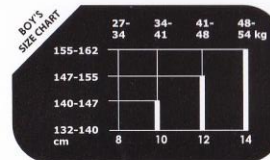

GZHTPT23
¥11,000

Size: MS, M
Color: 010

WOMEN'S
SIZE CHART

	HEIGHT	WEIGHT	CHEST	WAIST	HIPS	NECK	INSEAM
MS	155	49	81	63	88	30	65
M	160	53	83	64	91	31	67
L	165	57	85	66	93	32	70

HURLEY BOY' S SPRING 2024

**BOY' S ADVANTAGE PLUS
3/2 FULL SUIT**

BZFLAD24
¥31,900

Size: 8, 10, 12, 14
Color: 223

**BOY' S ADVANTAGE PLUS
2/2 SHORT SLEEVE SPRING**

AV0789
¥19,800

Size: 8, 10, 12, 14
Color: 197

BOY'S
SIZE CHART

**ADVANTAGE PLUS
0.5MM WINDSKIN JACKET**

MZ5BK23
\$20,900
Size: M, ML, L, XL
Color: 010 **C**

**ADVANTAGE PLUS
1/1MM JACKET**

MZ5BK24
\$22,000
Size: M, ML, L, XL
Color: 010

MZ5BK23
\$22,000
Size: M, ML, L, XL
Color: 331 **C**

**ADVANTAGE PLUS
2MM ZIP JACKET**

MZ5BK24
\$23,000
Size: M, ML, L, XL
Color: BK

**ADVANTAGE PLUS
ADVANTAGE VEST**

MZ5AD24
\$17,600
Size: M, ML, L, XL
Color: 010

MZ5AD23
\$14,800
Size: M, ML, L, XL
Color: 331 **C**

ICON 2MM VEST

MZ5KC24
\$19,800
Size: M, ML, L, XL
Color: 010

	HEIGHT	WEIGHT	CHEST	WAIST	HIPS	NECK	INSEAM
M	165	62	86	74	91	36	69
ML	170	65	88	76	93	37	71
L	175	71	90	78	95	38	74
XL	180	76	92	80	96	39	76